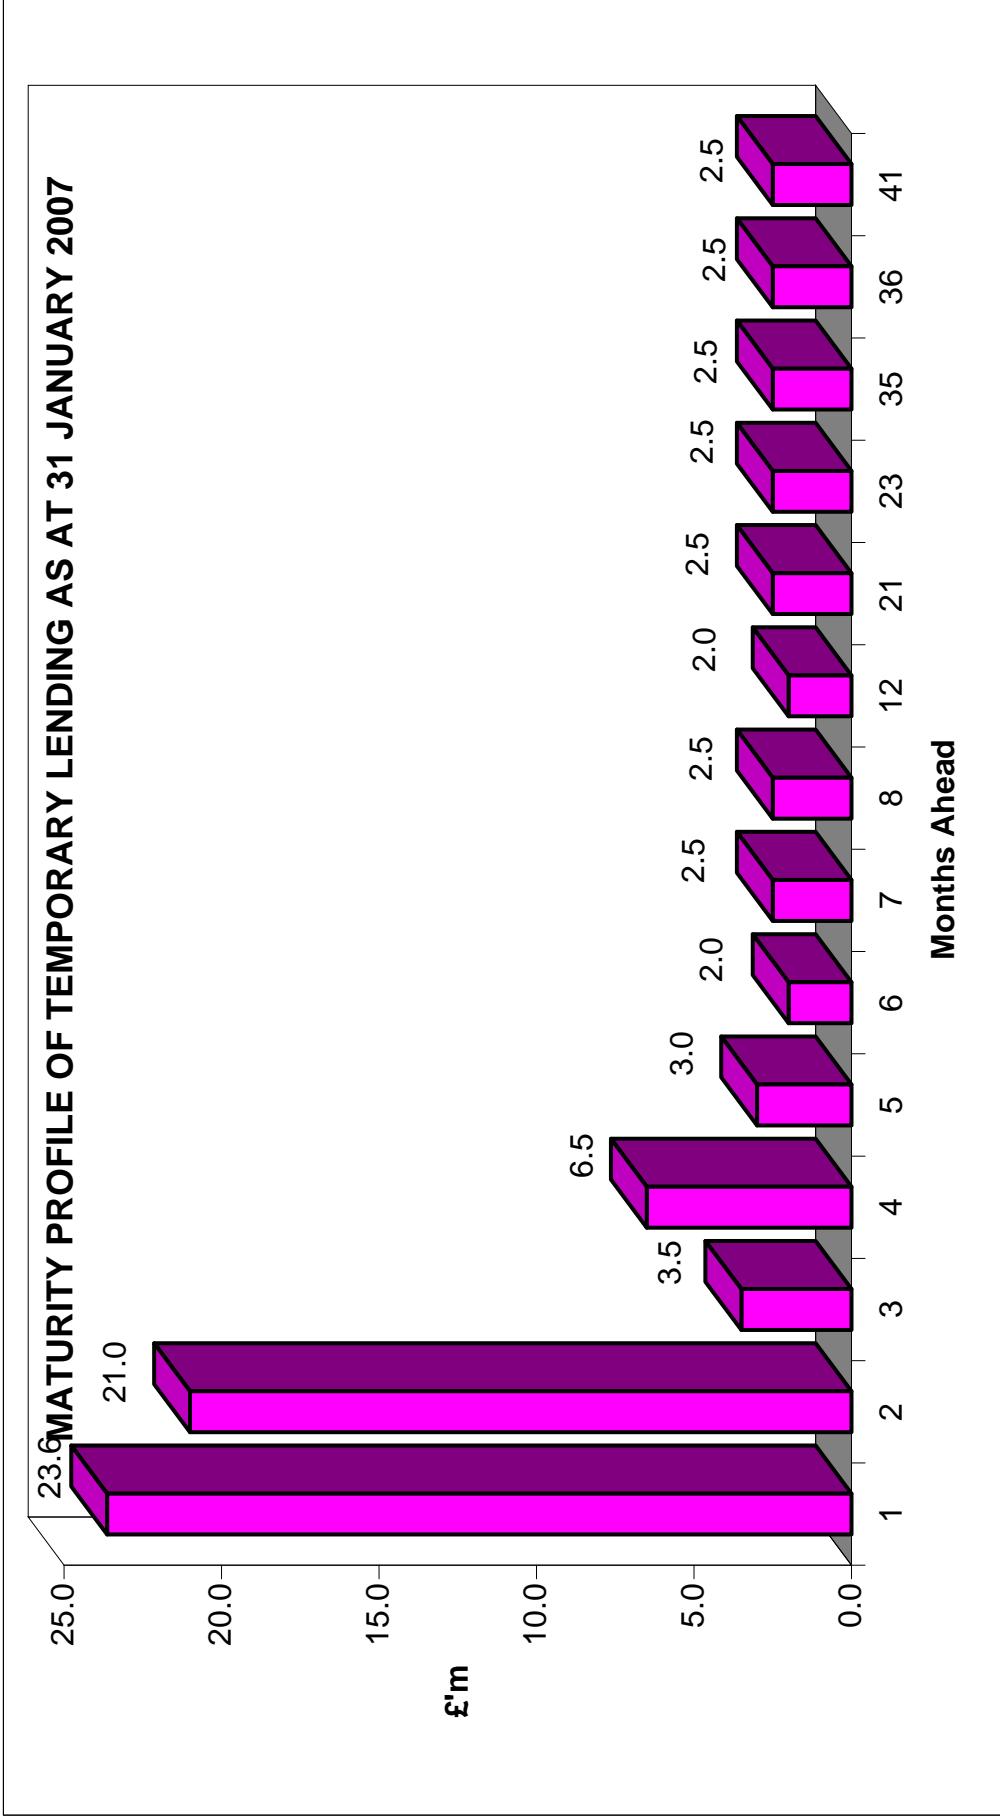

London Borough of Harrow

Lending List as at 31 March 2007

BORROWER

SPECIFIED

UK Banks

	Limit	
	£	Period
Abbey National	10m	3 yrs 364 days
Bank of Scotland	10m	3 yrs 364 days
Barclays	10m	3 yrs 364 days
Bristol & West	10m	3 yrs 364 days
Hong Kong & Shanghai	10m	3 yrs 364 days
Lloyds TSB	10m	3 yrs 364 days
Royal Bank of Scotland / Natwest / Ulster Bank	10m	3 yrs 364 days

Building Societies

Nationwide	10m	3 yrs 364 days

Money Market Funds

AIM STIC Global	5m	call
Barclays Global Liquidity First Fund	5m	call
Fidelity Inst. Cash Fund	5m	call
Royal Bank of Scotland G T Fund	5m	call
Standard Life	5m	7 day call

Police, Fire and Local Authorities

	5m	3 yrs 364 days

Non UK Banks

Allied Irish Bank	10m	3 yrs 364 days
Banco Bilbao Vizcaya Argentaria	10m	3 yrs 364 days
Bank of Ireland	10m	3 yrs 364 days
Bank of Montreal	10m	3 yrs 364 days
Credit Agricole	10m	3 yrs 364 days
Danske Bank	10m	3 yrs 364 days
Dexia Bank Belgium	10m	3 yrs 364 days
Fortis Bank	10m	3 yrs 364 days
ING Belgium	10m	3 yrs 364 days
National Australia Bank	10m	3 yrs 364 days
Rabobank	10m	3 yrs 364 days
Svenska Handelsbanken	10m	3 yrs 364 days

NON SPECIFIED

Building Societies

Britannia	10m	3 yrs 364 days
Portman	10m	3 yrs 364 days
Yorkshire	10m	3 yrs 364 days
Coventry	10m	3 yrs 364 days
Chelsea	10m	3 yrs 364 days
Skipton	10m	3 yrs 364 days
Leeds	10m	3 yrs 364 days
West Bromwich	10m	3 yrs 364 days
Derbyshire	10m	3 yrs 364 days
Cheshire	10m	3 yrs 364 days
Principality	10m	3 yrs 364 days
Newcastle	10m	3 yrs 364 days
Norwich & Peterborough	10m	3 yrs 364 days
Stroud & Swindon	10m	3 yrs 364 days
Nottingham	10m	3 yrs 364 days
Dunfermline	10m	3 yrs 364 days
Scarborough	10m	3 yrs 364 days
Kent Reliance	10m	3 yrs 364 days
Progressive	10m	3 yrs 364 days
Cumberland	10m	3 yrs 364 days
National Counties	10m	3 yrs 364 days
Furness	5m	364 days
Cambridge	5m	364 days
Saffron Walden, Herts. & Essex	2m	364 days
Leek United	2m	364 days
Hinckley & Rugby	2m	364 days
Manchester	2m	364 days
Darlington	2m	364 days
Newbury	2m	364 days

Appendix 3